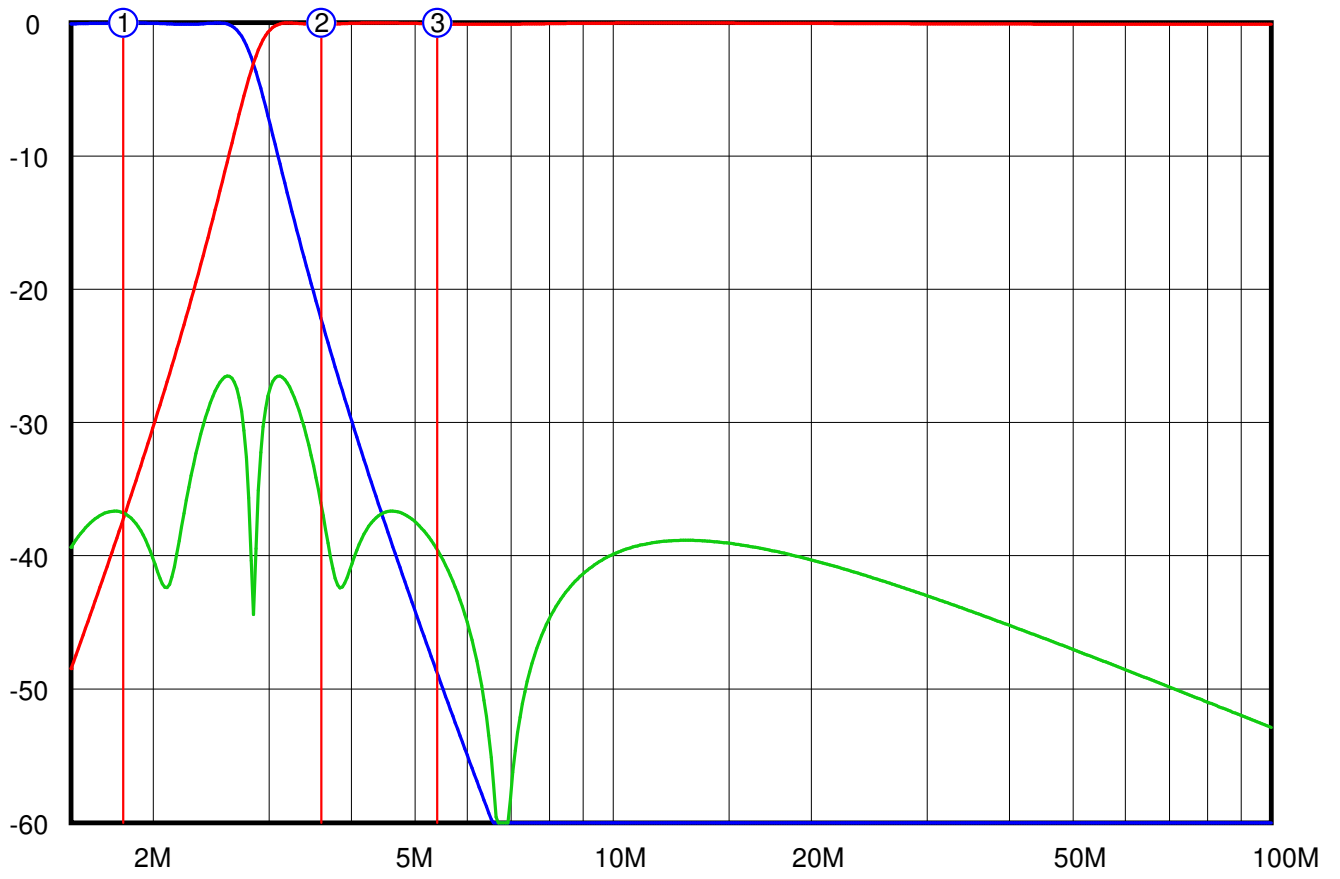

Crossover: 2.8381M Passband ripple: ,1041 Order: 6 System Z: 50,

Markers: # 1: 1.8M
2: 3.6M
3: 5.4M