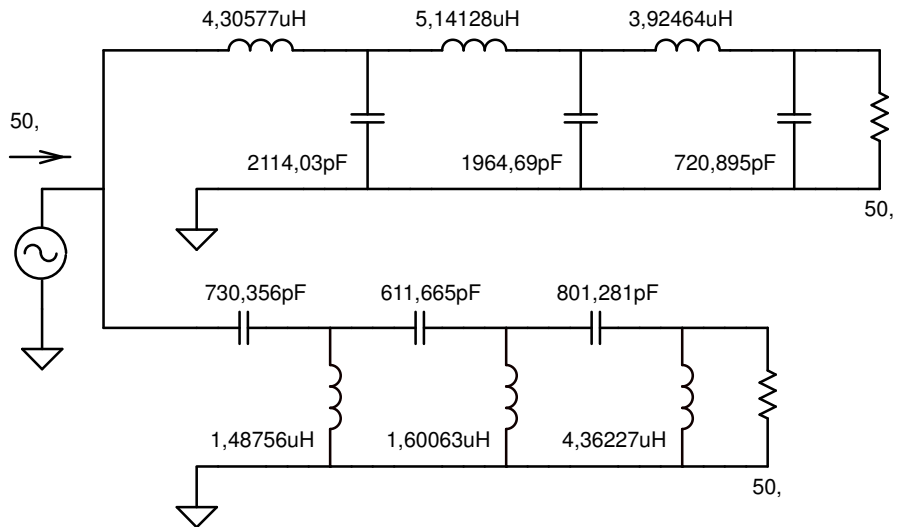

Crossover: 2.8381M Passband ripple: ,1041 Order: 6 System Z: 50,

Markers: # 1: 1.8M
2: 3.6M
3: 5.4M